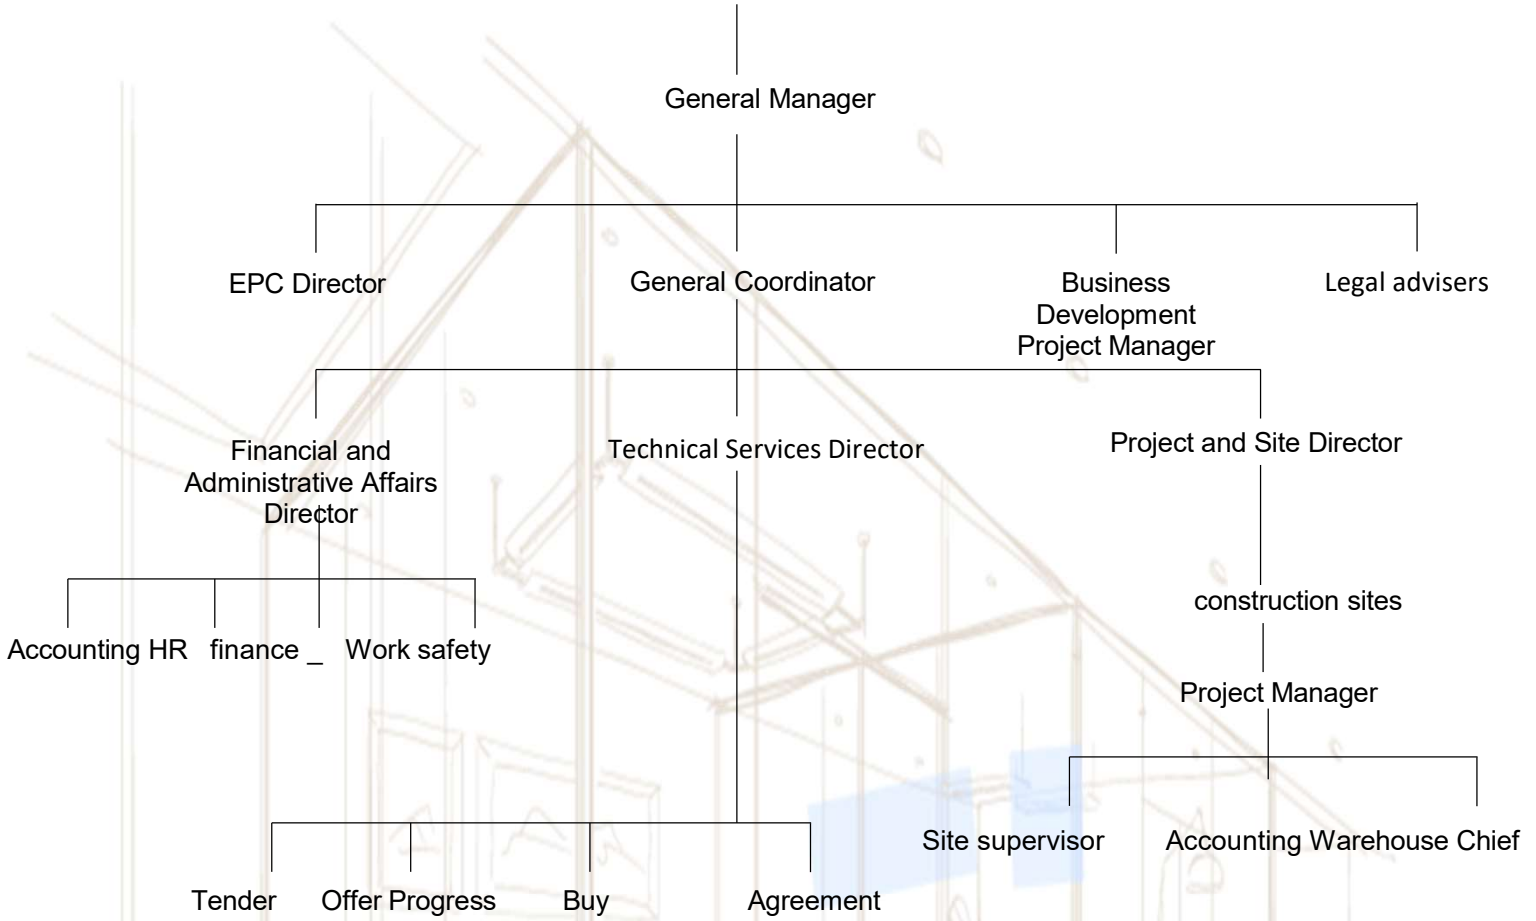

BOARD CHART

ARGES ELECTROMECHANICAL ENERGY LIMITED COMPANY

www.argeselektromekanik.com - info@argeselektromekanik.com - +90 312 344 4101